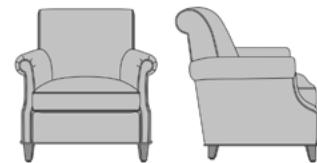

RLN12A
36W 34.5D 37H
25AH