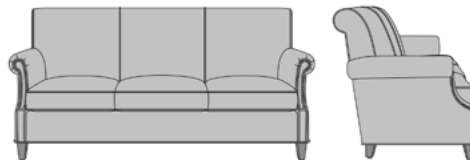

rometta

Lounge

kwalu.

Furnishing the Future™

rometta

Lounge

The refined Rometta Lounge Collection with padded scroll arms and back and extra-thick removable cushions include a chair, love seat and sofa. Piping is standard on the seat cushion, base and back. Optional nail head trim is available on the arm fronts only.

Statement of Line

RLN11A
36W 34.5D 37H
25AH

RLN11B
36W 34.5D 37H
25AH

RLN12A
36W 34.5D 37H
25AH

RLN21A
58W 34.5D 37H
25AH

RLN32B
80W 34.5D 37H
25AH

*To see additional versions of this collection go to www.kwalu.com/product/rometta-lounge