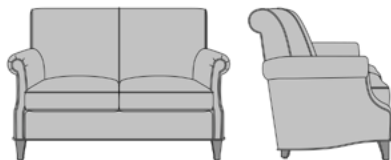

rometta

Lounge

kwalu.

Furnishing the Future™

rometta

Lounge

The refined Rometta Lounge Collection with padded scroll arms and back and extra-thick removable cushions include a chair, love seat and sofa. Piping is standard on the seat cushion, base and back. Optional nail head trim is available on the arm fronts only.

Statement of Line

RLN11A
36W 34.5D 37H
25AH

RLN11B
36W 34.5D 37H
25AH

RLN12A
36W 34.5D 37H
25AH

RLN21A
58W 34.5D 37H
25AH

RLN32B
80W 34.5D 37H
25AH

*To see additional versions of this collection go to www.kwalu.com/product/rometta-lounge