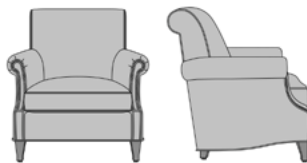

RLN11B
36W 34.5D 37H
25AH