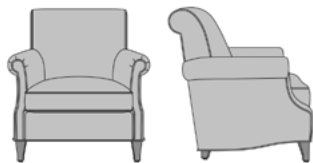

Statement of Line

RLN11A
36W 34.5D 37H
25AH